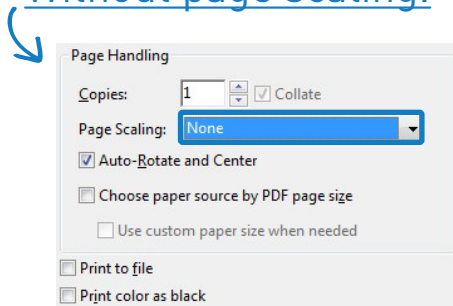

① **Print this page on A4 paper.**

Without page scaling.

② **Place printout on a hard surface like a table and follow the instructions below.**

otifleks
EARPLUGS

SIZING GUIDE

Step 1 - Lightly place your little finger alongside the first white line, over the graphic.

Do not press your finger down.

Step 2 - Find the corresponding sizing line your little finger fits within.

If in doubt, select the larger size.